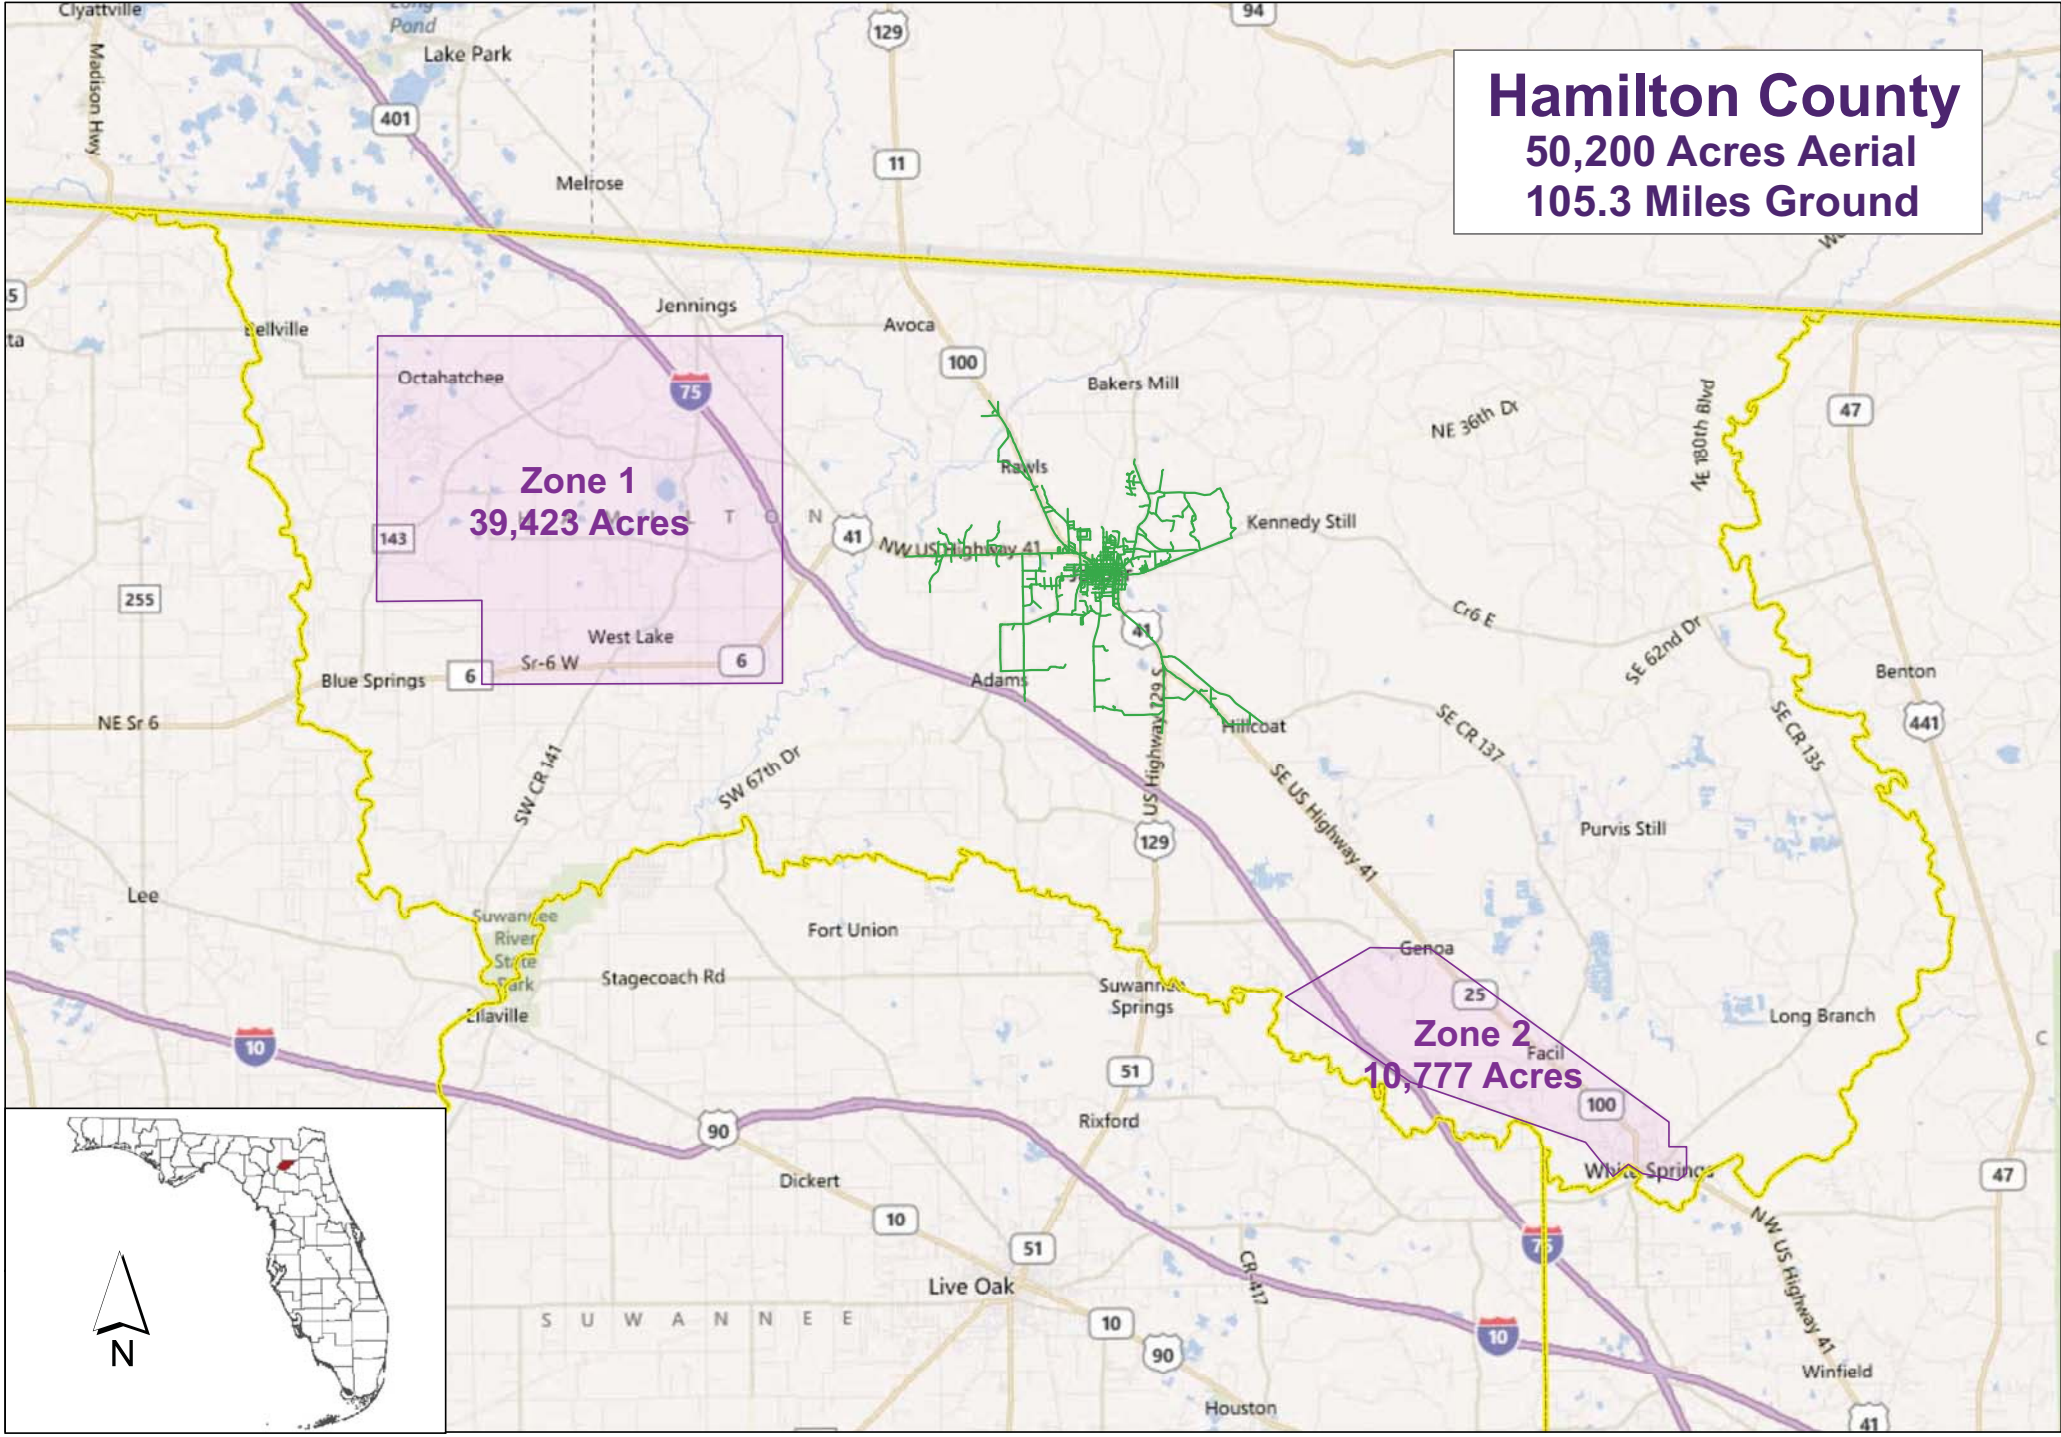

Hamilton County

50,200 Acres Aerial
105.3 Miles Ground

Zone 1
39,423 Acres

Zone 2
10,777 Acres

 Aerial Application Zone
 Ground Application

Prepared by
Max Feken
07/16/2012